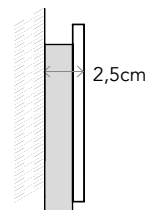

BASS

Espejo LED

LED Mirror

Miroir LED

6500K

H (cm)	L (cm)	Ref	Cod	Wat	Lumen
80	40	2087	B0134	16	1344
80	50	2088	B0148	16	1344

3000K

H (cm)	L (cm)	Ref	Cod	Wat	Lumen
80	40	7087	B0134	16	1344
80	50	7088	B0148	16	1344