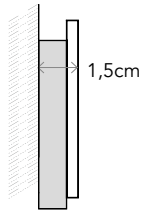

ASTRID

Espejo LED

LED Mirror

Miroir LED

H (cm)	L (cm)	Ref	Cod	Wat	Lumen
70	80	2089	A0251	25	1500
70	100	2090	A0301	28	1750